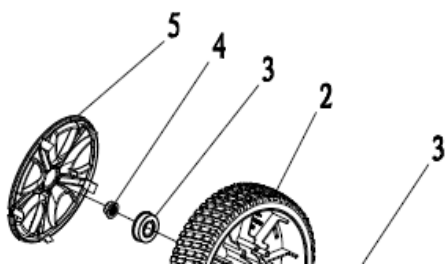

# DESPIECE CK46S-T

art No	Material No.	Discription in English	Q-ty
1	20340060130	foam pipe	1
2	70540083130	stop lever	1
3	20040050000	triangle knob	2
4	70500550130	upper handrail	1
5	70230090000	Rope Guide	1
6	60130020000	Cap nut	1
7	70050120000	Brake Cable Assy plate	1
8	60060590000	Bolt	2
9	60150080000	Self-locking nut	2
10	20030030130	Plastic stopper	1
11	70810040000	brake cable	1
12	60150020000	Hex lock nut	2
13	20580020000	quick fix knob	2
14	60250080000	Pin	2
15	70220020000	Quick Fix Handle	2
16	20030020000	lock for fast fix handle	2
17	60190140000	flat washer	4
18	20720010000	lock nut	2
19	60140080000	Hexagon nut	4
20	70520210130	lower handrail	1
21	20240010000	fastener	1
22	60060420000	Hexagon head bolts	2
23	60040090000	Half round head square neck bolts	2

art No	Material No.	Discription in English	Q-ty
1	70740661000	deck welding assy.	1
2	60370020000	"O" ring	1
3	20460010000	inlet	1
4	60160010000	Pipe connector nut	1
5	20590020000	cable stopper	1
6	70070290000	left handle bracket	1
7	70070300000	left handle bracket	1
8	60060930000	Hexagon head bolts	4
9	60150020000	Hex lock nut	6
10	70250100000	height adjustment board	1
11	60040020000	half round head square neck	2
12	70290050000	rear drive right bracket	1
13	70290070000	rear drive left bracket	1
14	60170400000	Hex tapping screws	4
15	60410080000	Pull Spring for Pull Rod	1
16	70180270000	Height Adjustment Pull Rod	1
17	60300030000	R type pin	2
18	60060660000	Bolt	2
19	60150080000	Self-locking nut	2
20	60060390000	Hex flange bolts	3
21	70280040000	block plate	1
22	60060040000	Bolt	2
23	60150060000	Self-locking nut	2
24	20160120000	mulching plug	1
25	19960120000	petrol engine	1

art No	Material No.	Discription in English	Q-ty
1	70840170000	front drive assy.	1
2	20880100000	7" wheel assy.	2
3	60010110000	wheel punch bearing	4
4	60150090000	Self-locking nut	2
5	20620030000	outer cover for 7" wheel hub	2