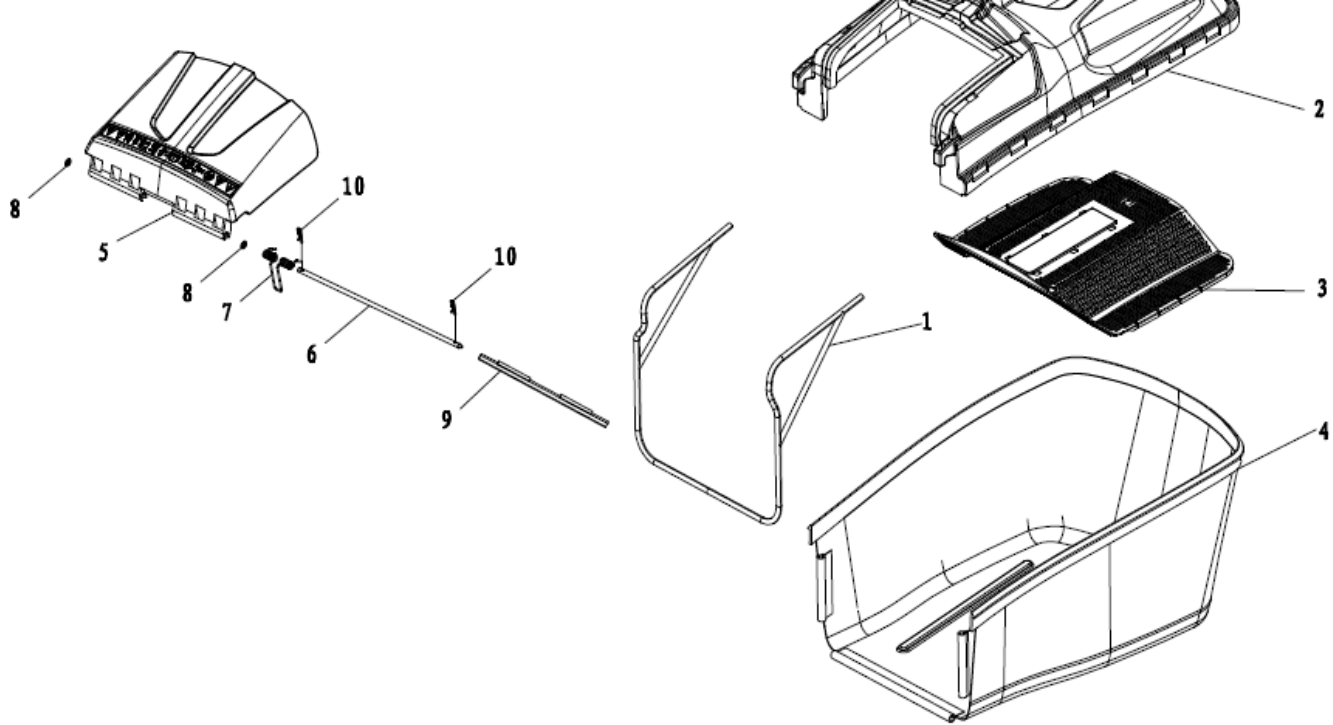

art No	Material No.	Discription in English	Q-ty
1	70010070000	fabric metal frame	1
2	20080060000	top of grass box	1
3	21010010000	filter plate	1
4	20050080000	fabric grass bag	1
5	20380060000	rear discharge cover	1
6	70030050000	Shaft for rear discharge cover	1
7	60380240000	cover spring	1
8	60220010000	lock washer	2
9	20750070000	rear discharge cover dust	1
10	60300030000	R type pin	2