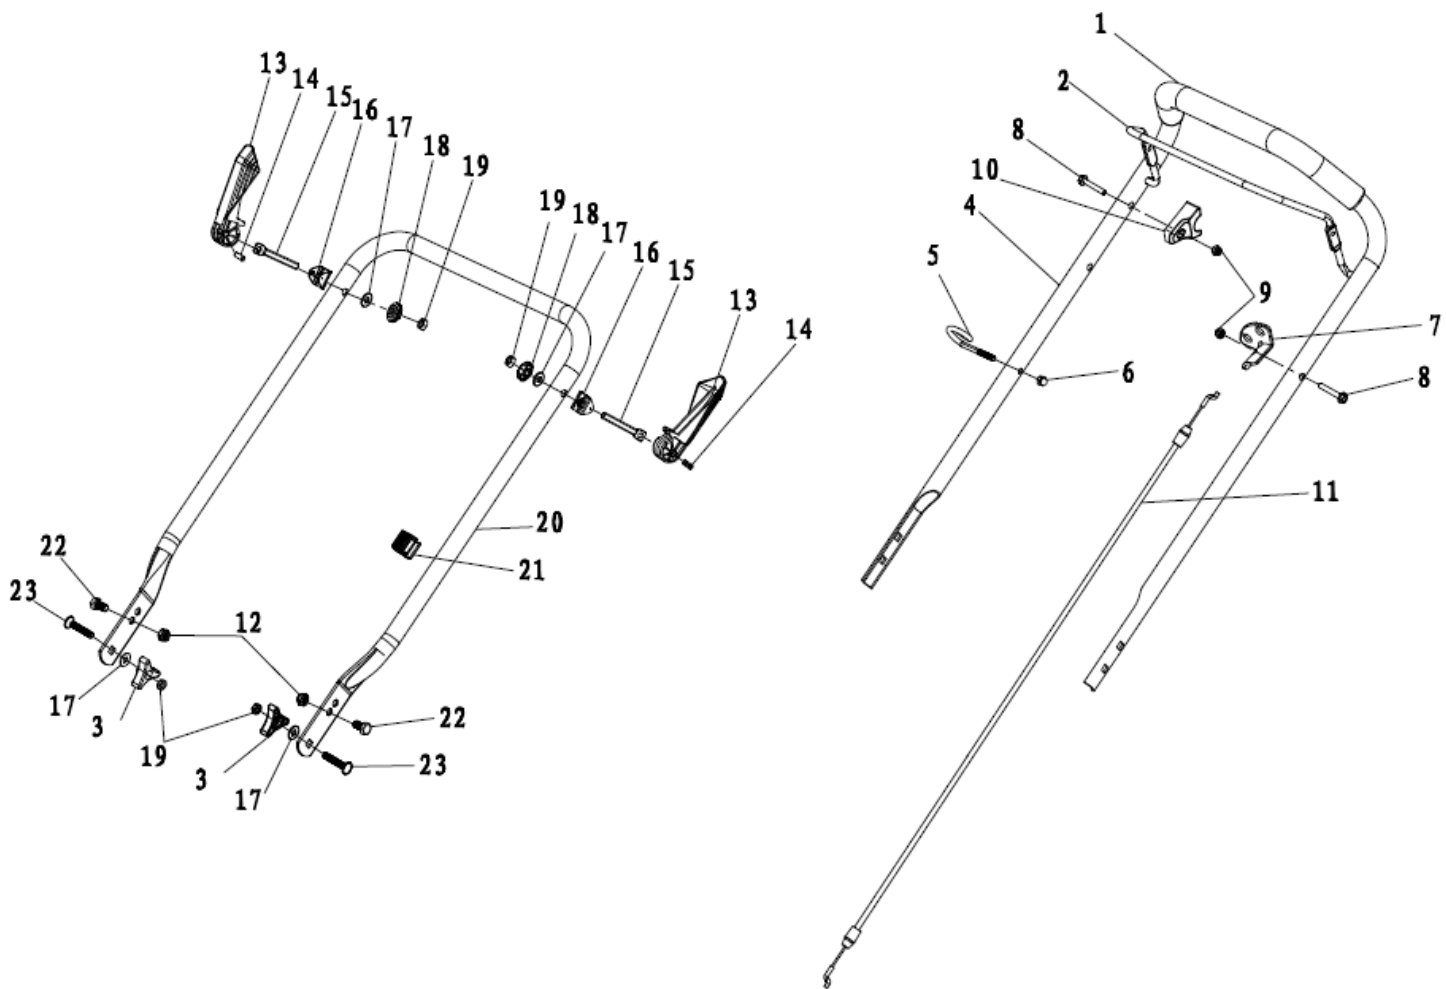

# DESPIECE CK46S-T

art No	Material No.	Discription in English	Q-ty
1	20340060130	foam pipe	1
2	70540083130	stop lever	1
3	20040050000	triangle knob	2
4	70500550130	upper handrail	1
5	70230090000	Rope Guide	1
6	60130020000	Cap nut	1
7	70050120000	Brake Cable Assy plate	1
8	60060590000	Bolt	2
9	60150080000	Self-locking nut	2
10	20030030130	Plastic stopper	1
11	70810040000	brake cable	1
12	60150020000	Hex lock nut	2
13	20580020000	quick fix knob	2
14	60250080000	Pin	2
15	70220020000	Quick Fix Handle	2
16	20030020000	lock for fast fix handle	2
17	60190140000	flat washer	4
18	20720010000	lock nut	2
19	60140080000	Hexagon nut	4
20	70520210130	lower handrail	1
21	20240010000	fastener	1
22	60060420000	Hexagon head bolts	2
23	60040090000	Half round head square neck bolts	2

art No	Material No.	Discription in English	Q-ty
1	70740661000	deck welding assy.	1
2	60370020000	"O" ring	1
3	20460010000	inlet	1
4	60160010000	Pipe connector nut	1
5	20590020000	cable stopper	1
6	70070290000	left handle bracket	1
7	70070300000	left handle bracket	1
8	60060930000	Hexagon head bolts	4
9	60150020000	Hex lock nut	6
10	70250100000	height adjustment board	1
11	60040020000	half round head square neck	2
12	70290050000	rear drive right bracket	1
13	70290070000	rear drive left bracket	1
14	60170400000	Hex tapping screws	4
15	60410080000	Pull Spring for Pull Rod	1
16	70180270000	Height Adjustment Pull Rod	1
17	60300030000	R type pin	2
18	60060660000	Bolt	2
19	60150080000	Self-locking nut	2
20	60060390000	Hex flange bolts	3
21	70280040000	block plate	1
22	60060040000	Bolt	2
23	60150060000	Self-locking nut	2
24	20160120000	mulching plug	1
25	19960120000	petrol engine	1

art No	Material No.	Discription in English	Q-ty
1	70840170000	front drive assy.	1
2	20880100000	7" wheel assy.	2
3	60010110000	wheel punch bearing	4
4	60150090000	Self-locking nut	2
5	20620030000	outer cover for 7" wheel hub	2