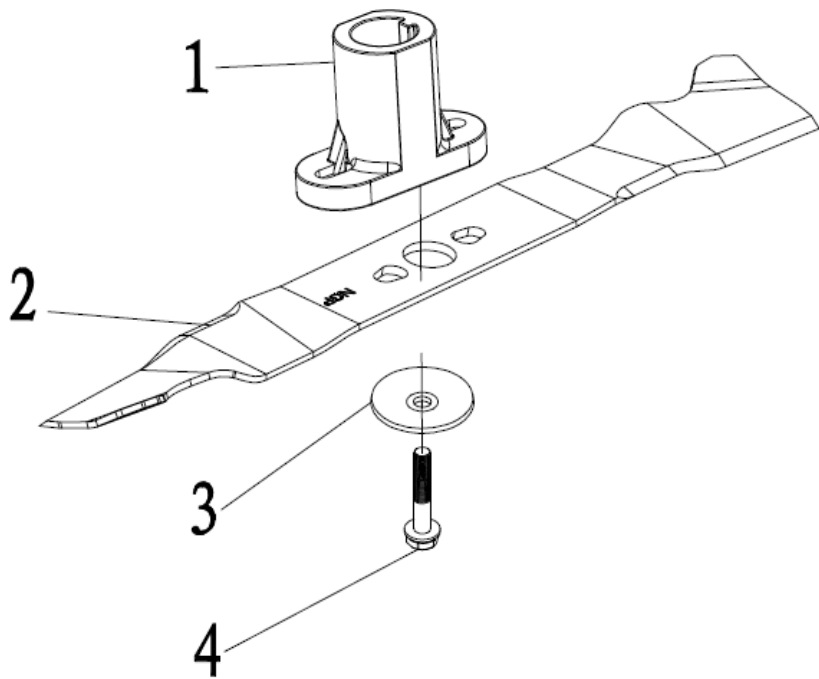

art No	Material No.	Discription in English	Q-ty
1	70140390000	Blade Adapter Assy	1
2	70130350000	Double-edge blade	1
3	60200240000	blade washer	1
4	60100030000	Inch hex flange bolts	1