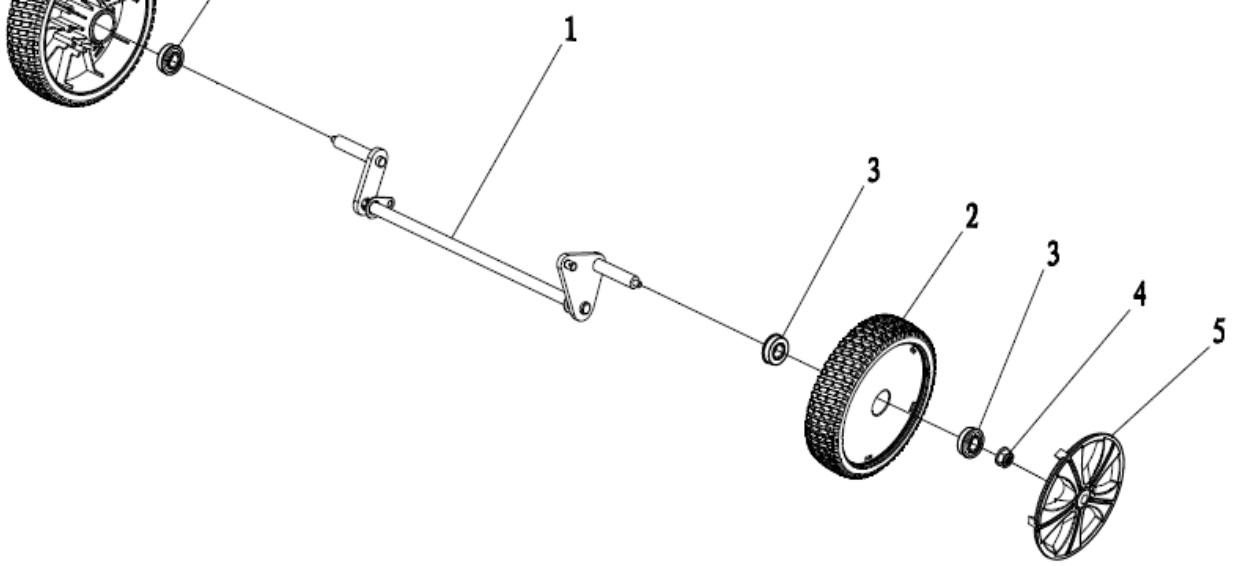

# DESPIECE CK46S-T

art No	Material No.	Discription in English	Q-ty
1	20340060130	foam pipe	1
2	70540083130	stop lever	1
3	20040050000	triangle knob	2
4	70500550130	upper handrail	1
5	70230090000	Rope Guide	1
6	60130020000	Cap nut	1
7	70050120000	Brake Cable Assy plate	1
8	60060590000	Bolt	2
9	60150080000	Self-locking nut	2
10	20030030130	Plastic stopper	1
11	70810040000	brake cable	1
12	60150020000	Hex lock nut	2
13	20580020000	quick fix knob	2
14	60250080000	Pin	2
15	70220020000	Quick Fix Handle	2
16	20030020000	lock for fast fix handle	2
17	60190140000	flat washer	4
18	20720010000	lock nut	2
19	60140080000	Hexagon nut	4
20	70520210130	lower handrail	1
21	20240010000	fastener	1
22	60060420000	Hexagon head bolts	2
23	60040090000	Half round head square neck bolts	2

art No	Material No.	Discription in English	Q-ty
1	70740661000	deck welding assy.	1
2	60370020000	"O" ring	1
3	20460010000	inlet	1
4	60160010000	Pipe connector nut	1
5	20590020000	cable stopper	1
6	70070290000	left handle bracket	1
7	70070300000	left handle bracket	1
8	60060930000	Hexagon head bolts	4
9	60150020000	Hex lock nut	6
10	70250100000	height adjustment board	1
11	60040020000	half round head square neck	2
12	70290050000	rear drive right bracket	1
13	70290070000	rear drive left bracket	1
14	60170400000	Hex tapping screws	4
15	60410080000	Pull Spring for Pull Rod	1
16	70180270000	Height Adjustment Pull Rod	1
17	60300030000	R type pin	2
18	60060660000	Bolt	2
19	60150080000	Self-locking nut	2
20	60060390000	Hex flange bolts	3
21	70280040000	block plate	1
22	60060040000	Bolt	2
23	60150060000	Self-locking nut	2
24	20160120000	mulching plug	1
25	19960120000	petrol engine	1

art No	Material No.	Discription in English	Q-ty
1	70840170000	front drive assy.	1
2	20880100000	7" wheel assy.	2
3	60010110000	wheel punch bearing	4
4	60150090000	Self-locking nut	2
5	20620030000	outer cover for 7" wheel hub	2