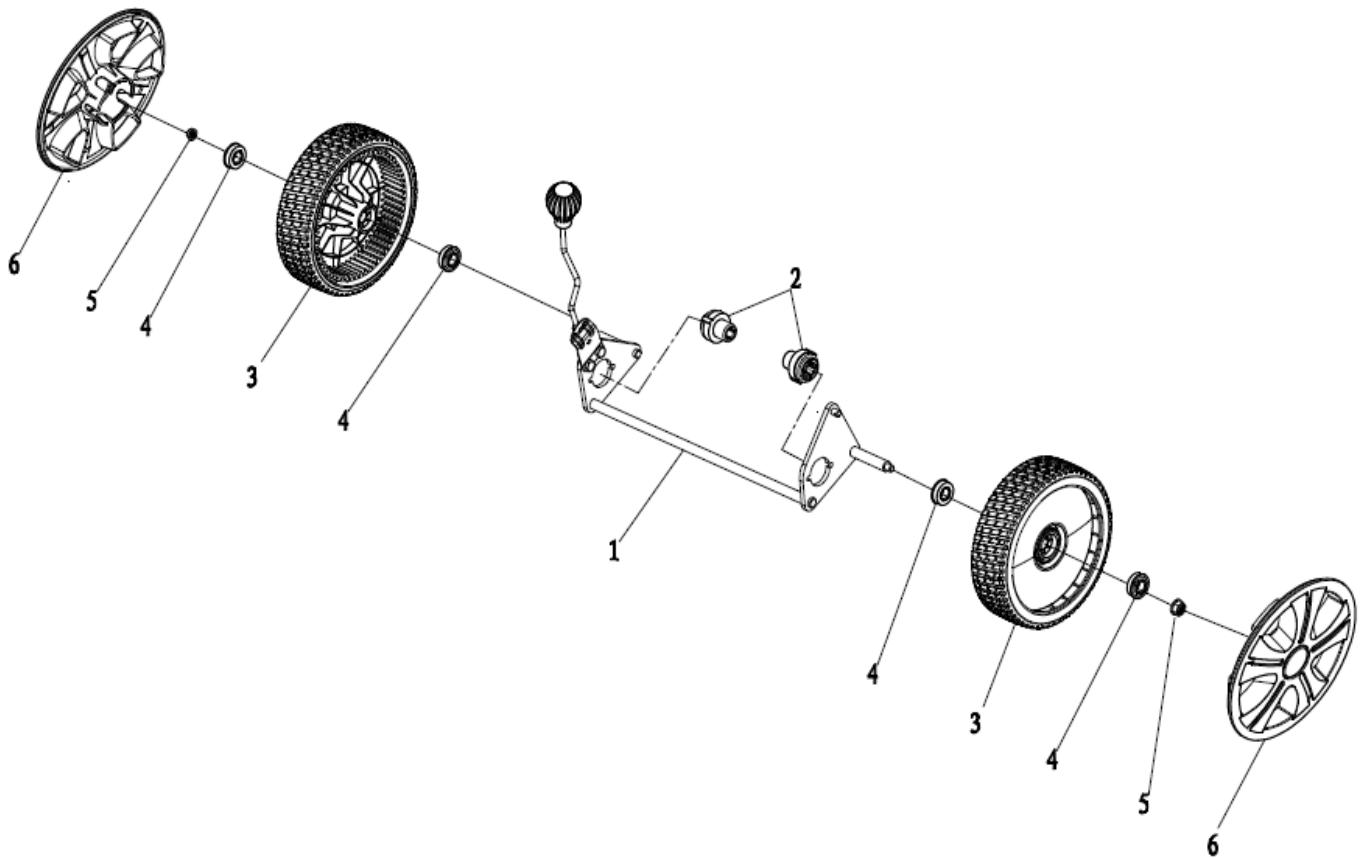

# DESPIECE CK46S-T

art No	Material No.	Discription in English	Q-ty
1	20340060130	foam pipe	1
2	70540083130	stop lever	1
3	20040050000	triangle knob	2
4	70500550130	upper handrail	1
5	70230090000	Rope Guide	1
6	60130020000	Cap nut	1
7	70050120000	Brake Cable Assy plate	1
8	60060590000	Bolt	2
9	60150080000	Self-locking nut	2
10	20030030130	Plastic stopper	1
11	70810040000	brake cable	1
12	60150020000	Hex lock nut	2
13	20580020000	quick fix knob	2
14	60250080000	Pin	2
15	70220020000	Quick Fix Handle	2
16	20030020000	lock for fast fix handle	2
17	60190140000	flat washer	4
18	20720010000	lock nut	2
19	60140080000	Hexagon nut	4
20	70520210130	lower handrail	1
21	20240010000	fastener	1
22	60060420000	Hexagon head bolts	2
23	60040090000	Half round head square neck bolts	2

art No	Material No.	Discription in English	Q-ty
1	70740661000	deck welding assy.	1
2	60370020000	"O" ring	1
3	20460010000	inlet	1
4	60160010000	Pipe connector nut	1
5	20590020000	cable stopper	1
6	70070290000	left handle bracket	1
7	70070300000	left handle bracket	1
8	60060930000	Hexagon head bolts	4
9	60150020000	Hex lock nut	6
10	70250100000	height adjustment board	1
11	60040020000	half round head square neck	2
12	70290050000	rear drive right bracket	1
13	70290070000	rear drive left bracket	1
14	60170400000	Hex tapping screws	4
15	60410080000	Pull Spring for Pull Rod	1
16	70180270000	Height Adjustment Pull Rod	1
17	60300030000	R type pin	2
18	60060660000	Bolt	2
19	60150080000	Self-locking nut	2
20	60060390000	Hex flange bolts	3
21	70280040000	block plate	1
22	60060040000	Bolt	2
23	60150060000	Self-locking nut	2
24	20160120000	mulching plug	1
25	19960120000	petrol engine	1

art No	Material No.	Discription in English	Q-ty
1	70840170000	front drive assy.	1
2	20880100000	7" wheel assy.	2
3	60010110000	wheel punch bearing	4
4	60150090000	Self-locking nut	2
5	20620030000	outer cover for 7" wheel hub	2