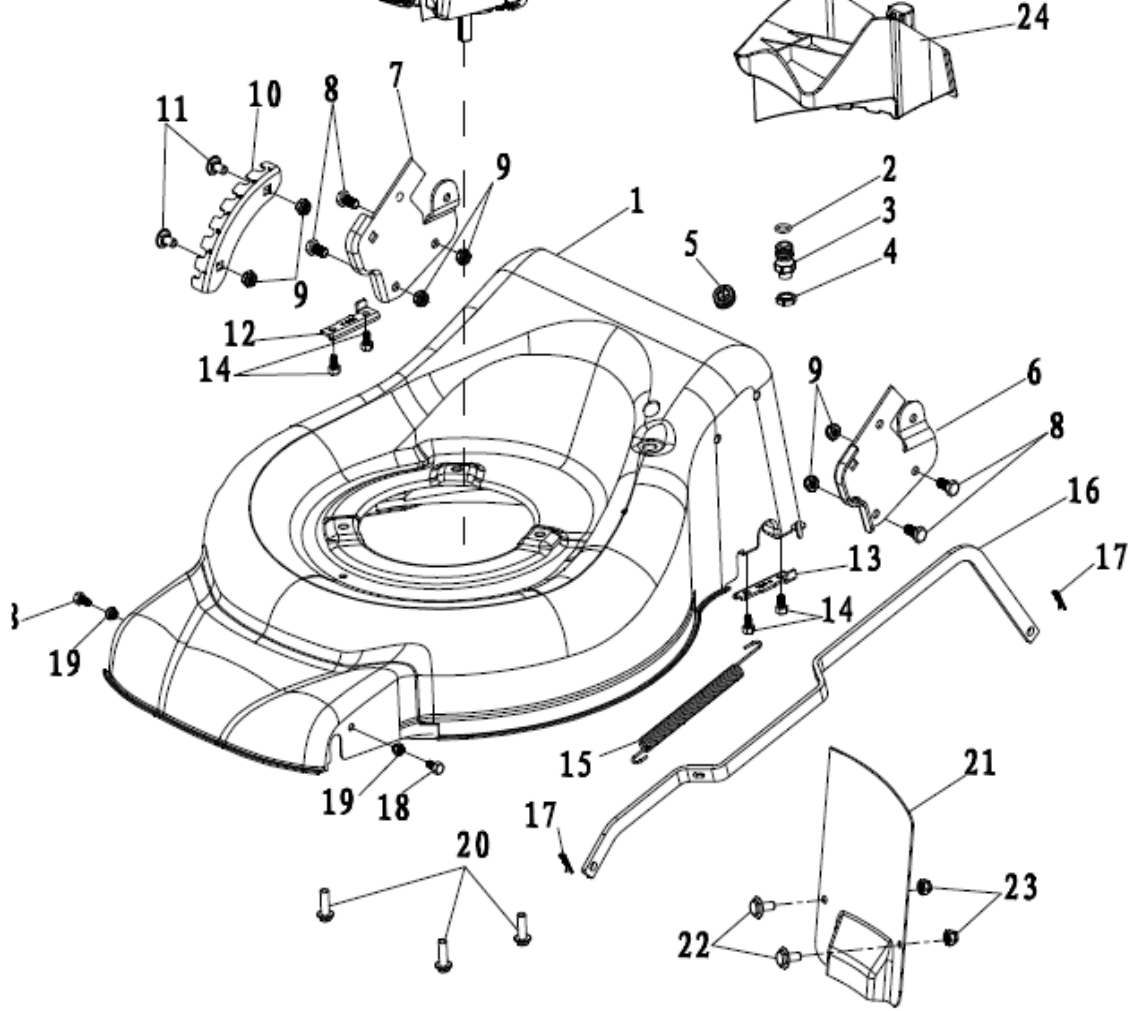

# DESPIECE CK46S-T

art No	Material No.	Discription in English	Q-ty
1	20340060130	foam pipe	1
2	70540083130	stop lever	1
3	20040050000	triangle knob	2
4	70500550130	upper handrail	1
5	70230090000	Rope Guide	1
6	60130020000	Cap nut	1
7	70050120000	Brake Cable Assy plate	1
8	60060590000	Bolt	2
9	60150080000	Self-locking nut	2
10	20030030130	Plastic stopper	1
11	70810040000	brake cable	1
12	60150020000	Hex lock nut	2
13	20580020000	quick fix knob	2
14	60250080000	Pin	2
15	70220020000	Quick Fix Handle	2
16	20030020000	lock for fast fix handle	2
17	60190140000	flat washer	4
18	20720010000	lock nut	2
19	60140080000	Hexagon nut	4
20	70520210130	lower handrail	1
21	20240010000	fastener	1
22	60060420000	Hexagon head bolts	2
23	60040090000	Half round head square neck bolts	2

art No	Material No.	Discription in English	Q-ty
1	70740661000	deck welding assy.	1
2	60370020000	"O" ring	1
3	20460010000	inlet	1
4	60160010000	Pipe connector nut	1
5	20590020000	cable stopper	1
6	70070290000	left handle bracket	1
7	70070300000	left handle bracket	1
8	60060930000	Hexagon head bolts	4
9	60150020000	Hex lock nut	6
10	70250100000	height adjustment board	1
11	60040020000	half round head square neck	2
12	70290050000	rear drive right bracket	1
13	70290070000	rear drive left bracket	1
14	60170400000	Hex tapping screws	4
15	60410080000	Pull Spring for Pull Rod	1
16	70180270000	Height Adjustment Pull Rod	1
17	60300030000	R type pin	2
18	60060660000	Bolt	2
19	60150080000	Self-locking nut	2
20	60060390000	Hex flange bolts	3
21	70280040000	block plate	1
22	60060040000	Bolt	2
23	60150060000	Self-locking nut	2
24	20160120000	mulching plug	1
25	19960120000	petrol engine	1

art No	Material No.	Discription in English	Q-ty
1	70840170000	front drive assy.	1
2	20880100000	7" wheel assy.	2
3	60010110000	wheel punch bearing	4
4	60150090000	Self-locking nut	2
5	20620030000	outer cover for 7" wheel hub	2